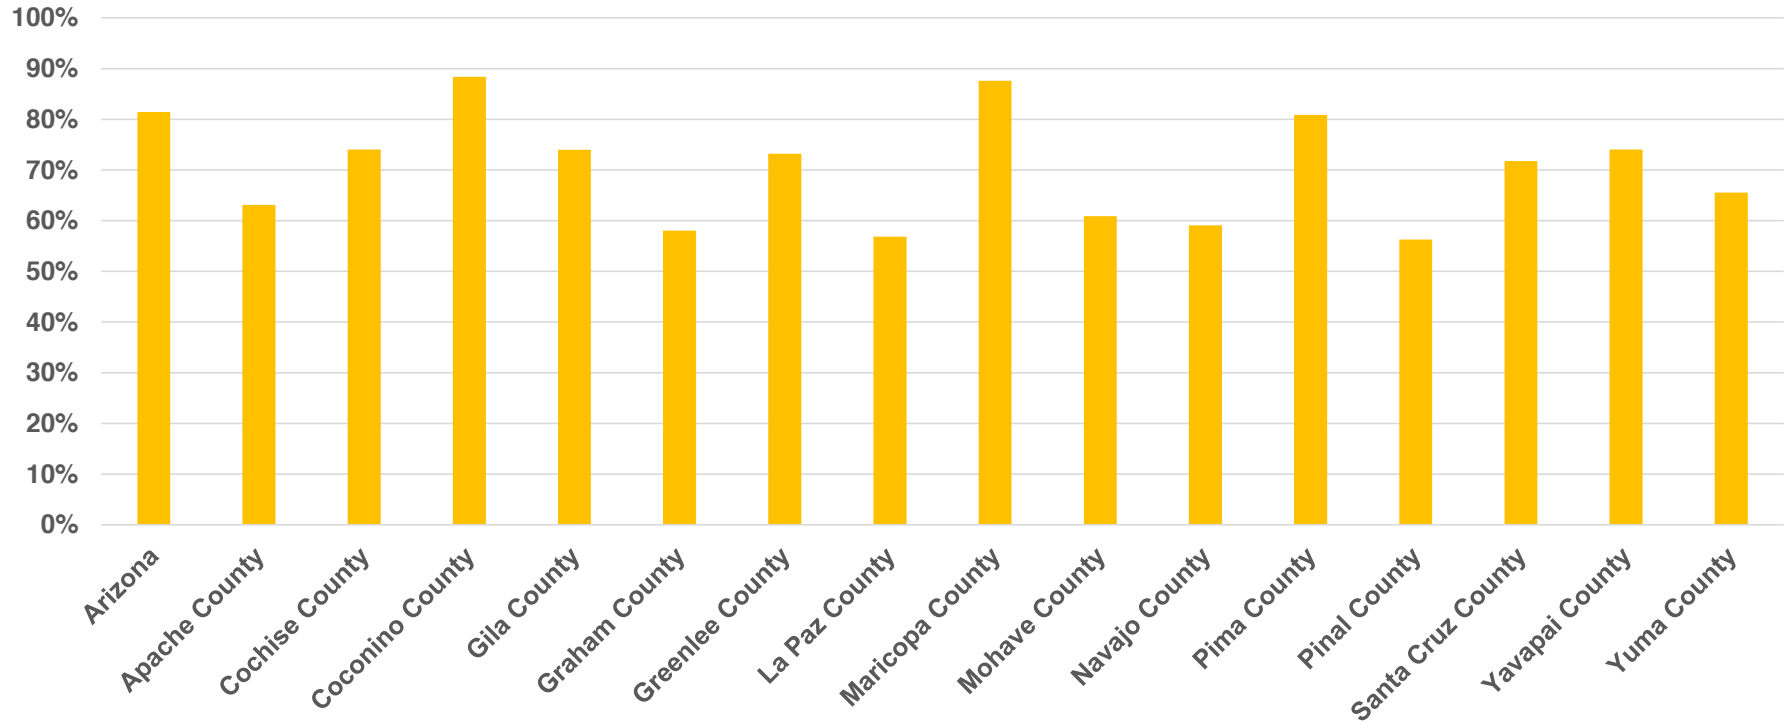

State of Our State

Morrison Institute for Public Policy

Michael M. Crow
Phoenix, Arizona
November 25, 2019

Composition of Personal Income in Arizona by County (1969-2018)

Source: Bureau of Economic Analysis

Personal Income per Capita of Arizona Counties Relative to US Average (1969-2018)

Source: Bureau of Economic Analysis

Per Capita Personal Income Relative to US Average (2018)

Source: Bureau of Economic Analysis