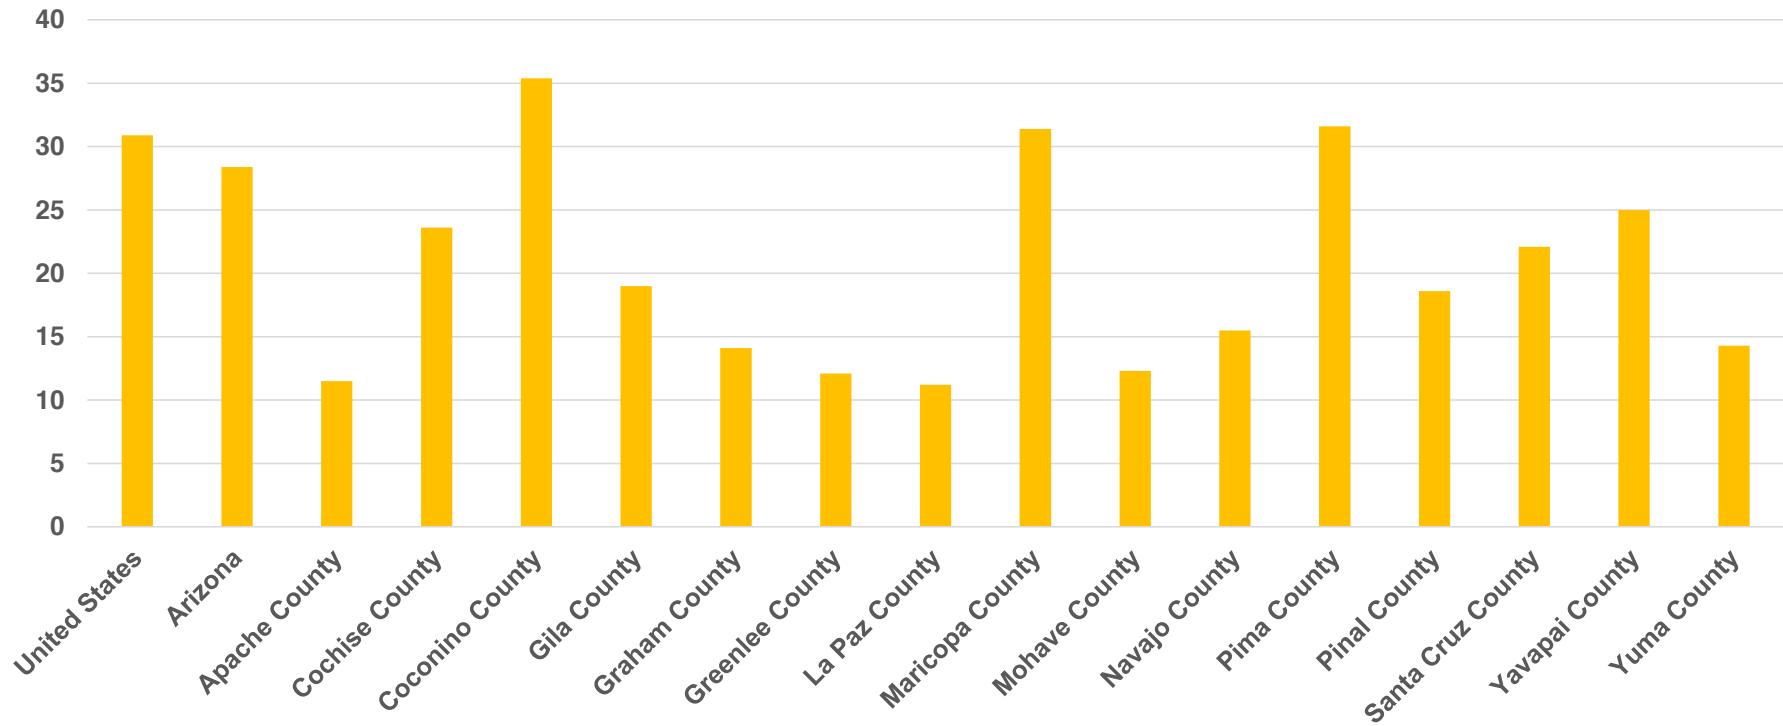

Percent of Adults with a Bachelor's Degree or Higher (2017)

Source: US Census Bureau, Table 1501