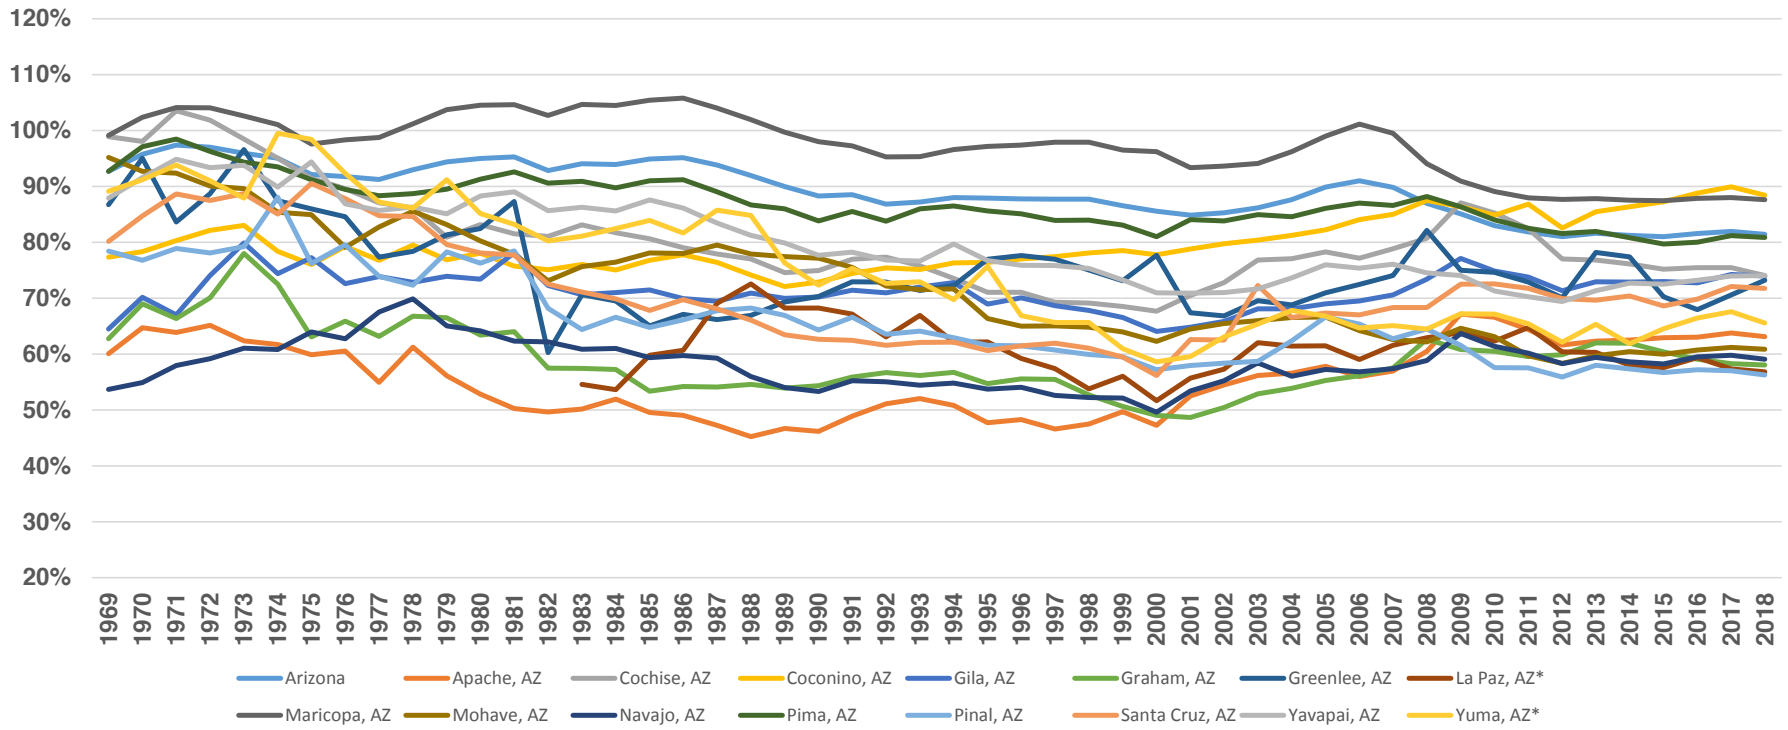

State of Our State

Morrison Institute for Public Policy

Michael M. Crow
Phoenix, Arizona
November 25, 2019

Composition of Personal Income in Arizona by County (1969-2018)

Source: Bureau of Economic Analysis

Personal Income per Capita of Arizona Counties Relative to US Average (1969-2018)

Source: Bureau of Economic Analysis

Per Capita Personal Income Relative to US Average (2018)

Source: Bureau of Economic Analysis