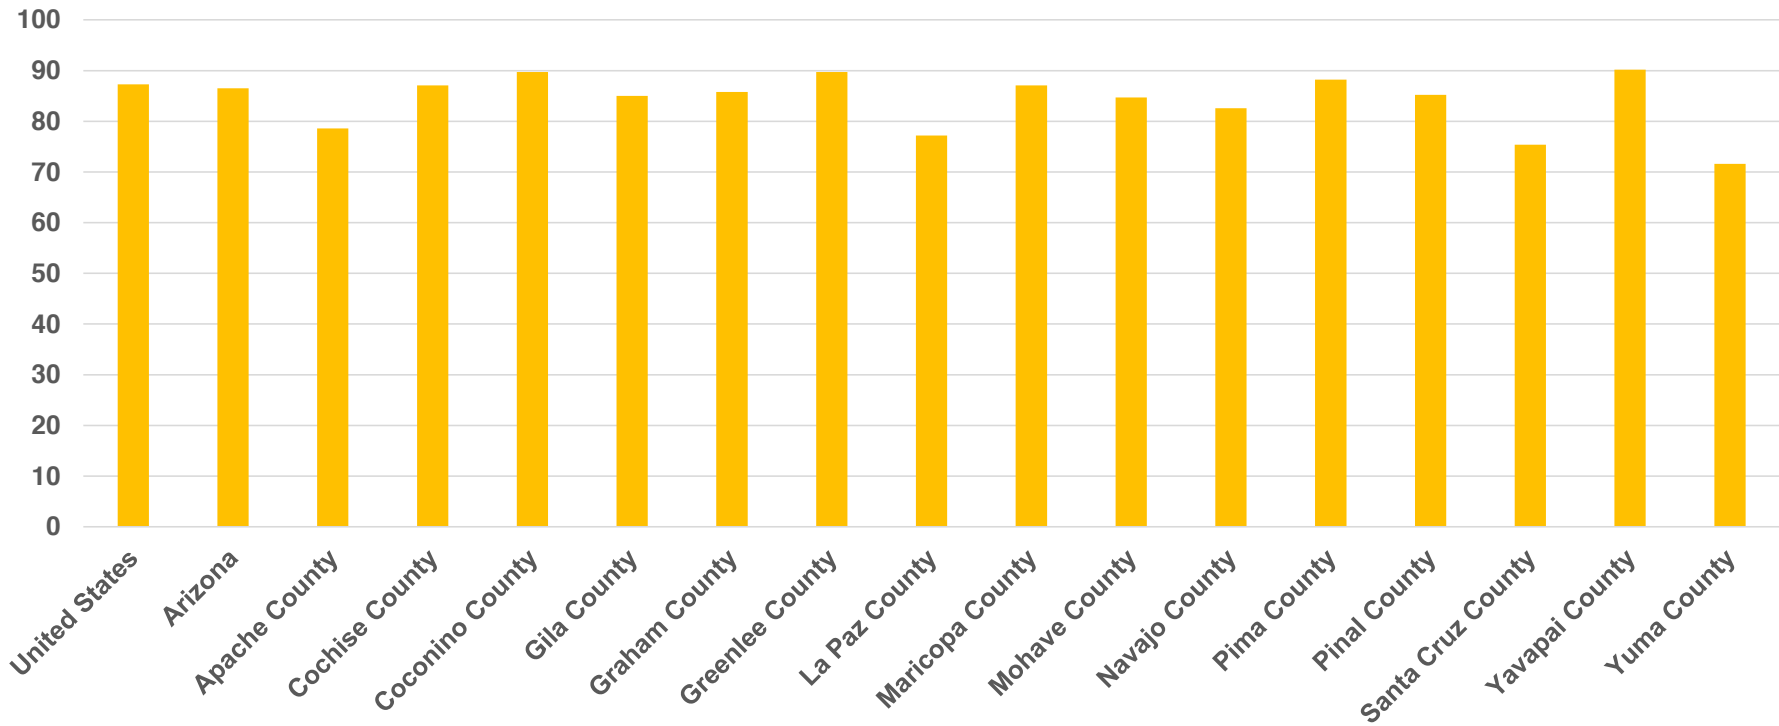

Percent of Adults with a High School Diploma or Higher (2017)

Source: US Census Bureau, Table 1501