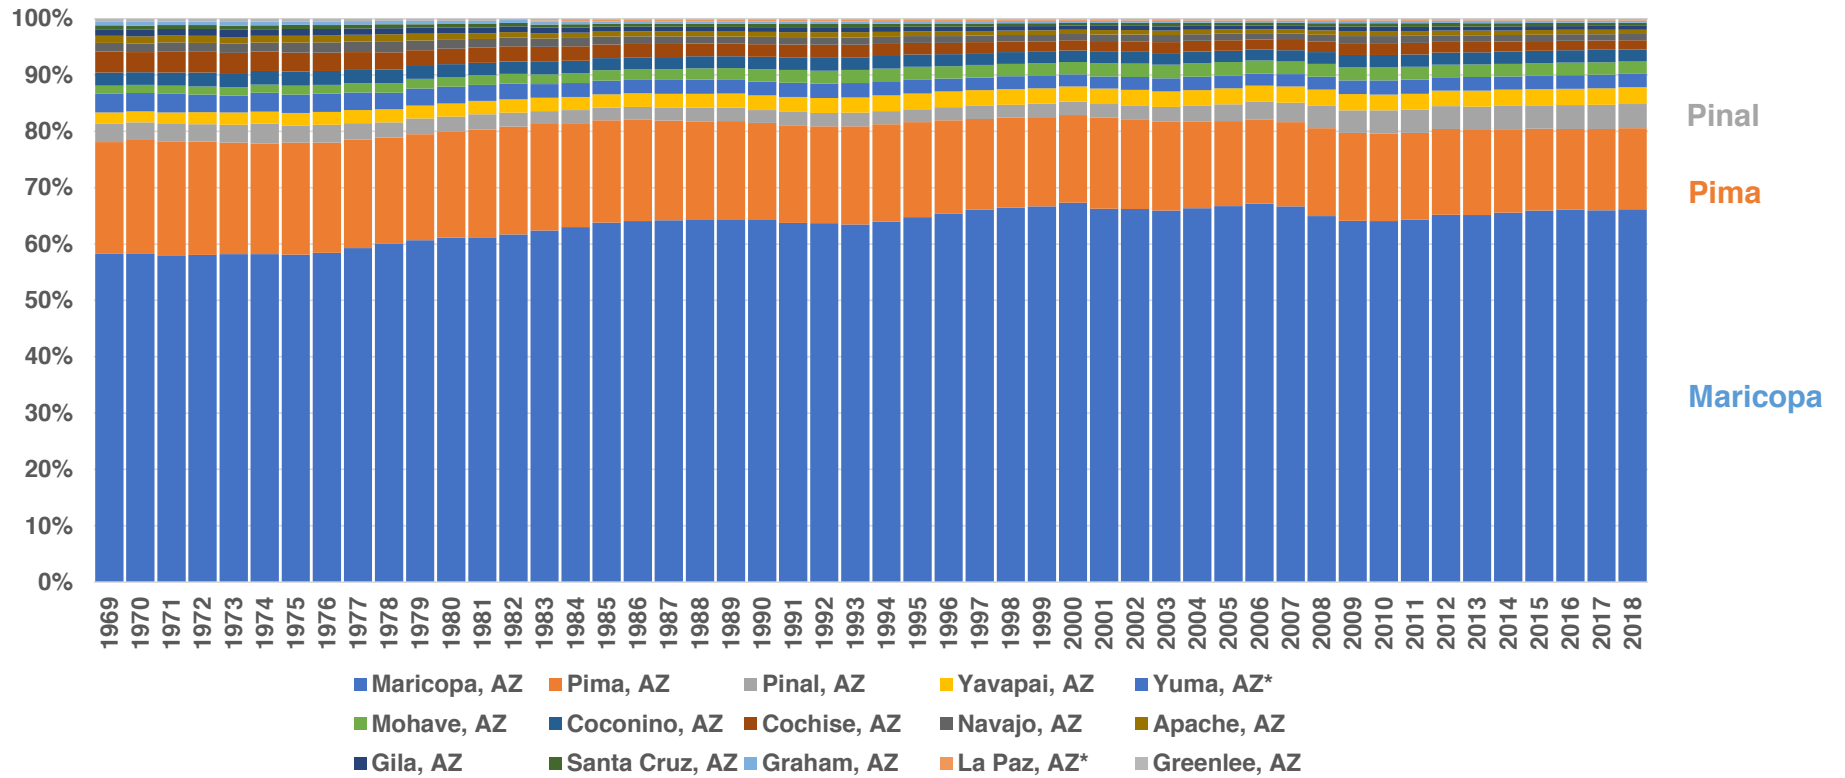

State of Our State

Morrison Institute for Public Policy

Michael M. Crow
Phoenix, Arizona
November 25, 2019

Composition of Personal Income in Arizona by County (1969-2018)

Source: Bureau of Economic Analysis

Personal Income per Capita of Arizona Counties Relative to US Average (1969-2018)

Source: Bureau of Economic Analysis

Per Capita Personal Income Relative to US Average (2018)

Source: Bureau of Economic Analysis